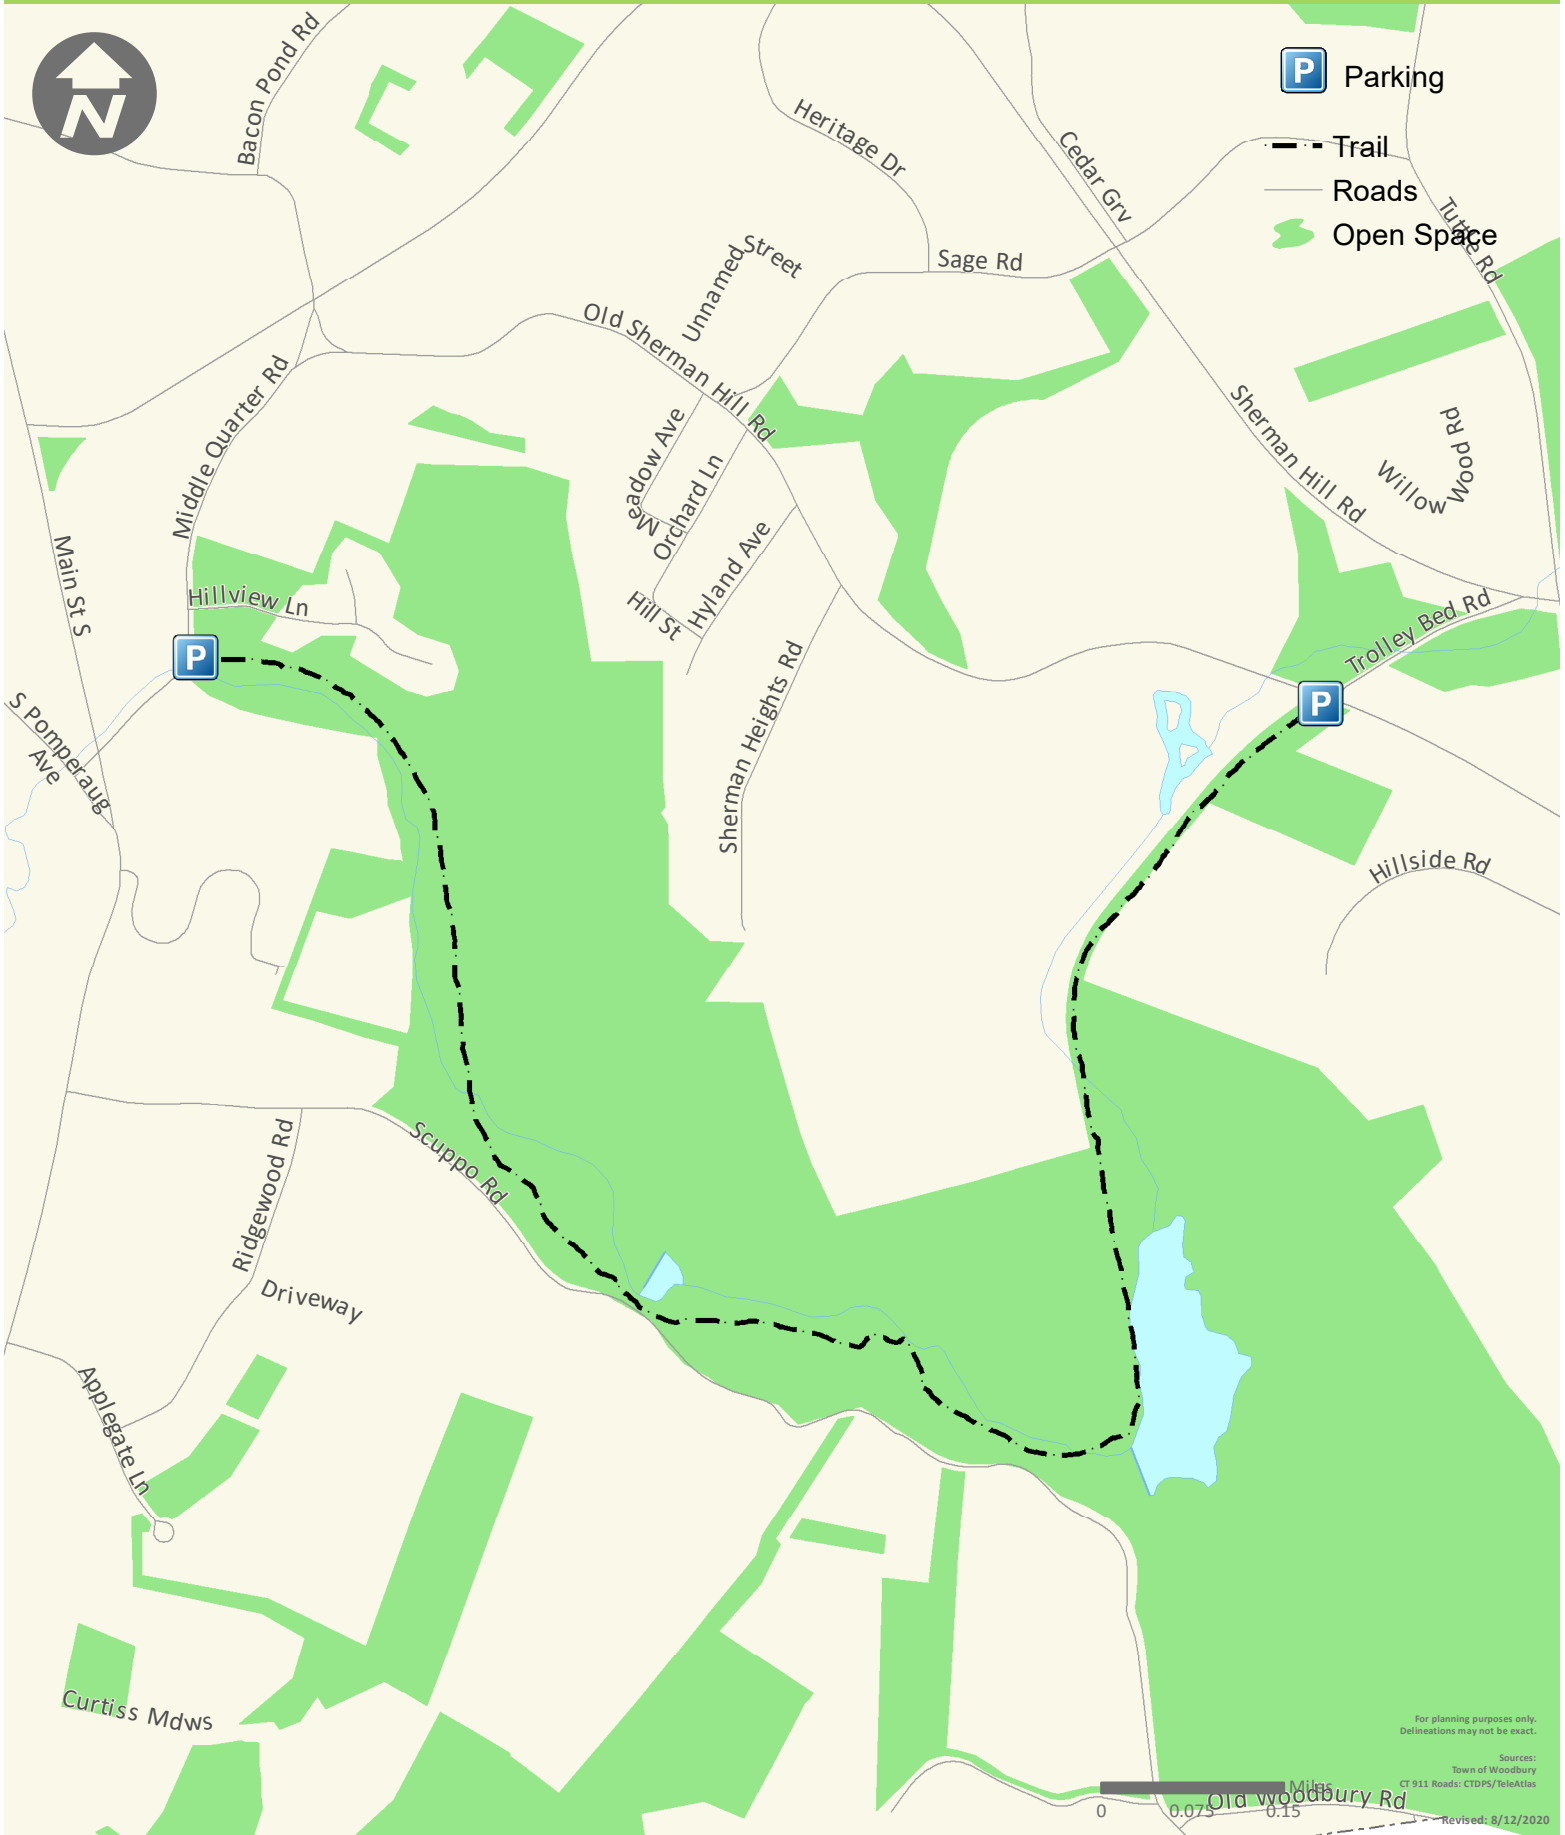

Trolley Bed Preserve Trail Map

Parking

Trail

Roads

Open Space

Sources:
Town of Woodbury
CT 911 Roads: CTDPS/TeleAtlas

Revised: 8/12/2020

NAUGATUCK VALLEY
COUNCIL of GOVERNMENTS